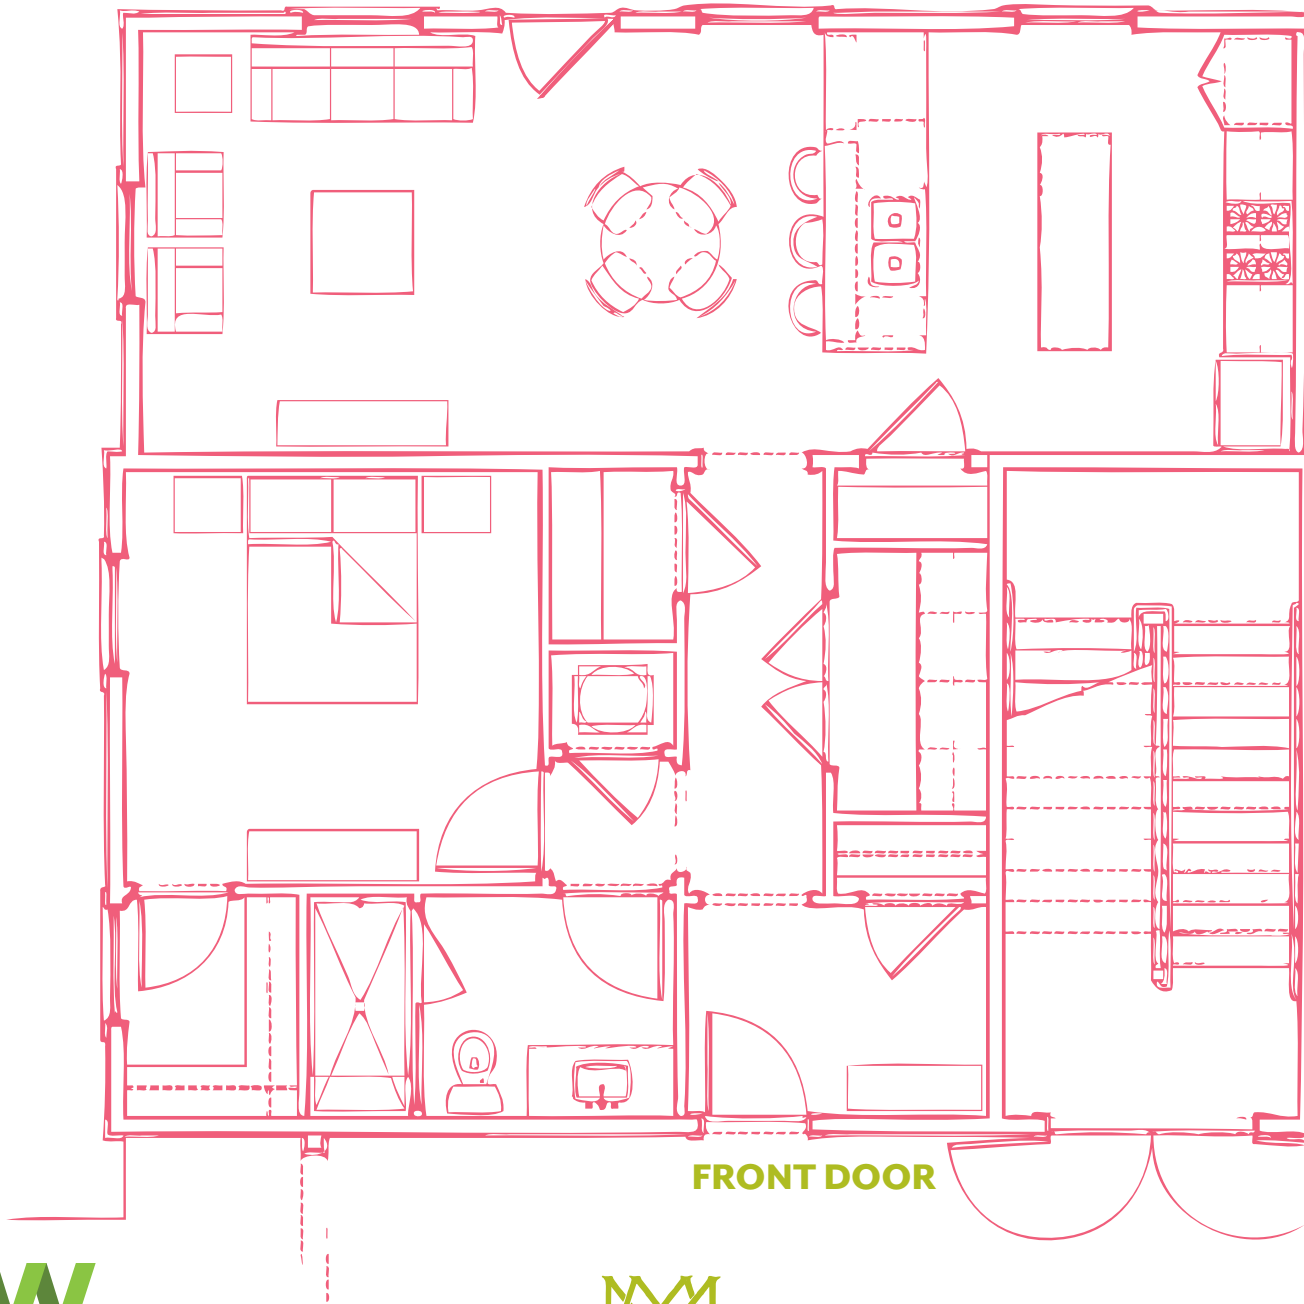

# the beam

**MU#2 UNIT-A • 931 SF • 1X1**

a structural element

**FRONT DOOR**

WOODRUFF  
PROPERTY MANAGEMENT  
COMPANY

3500 Massee Lane  
columbus, ga 31909  
706.321.4657

**massee main**  
urban living at Old Town