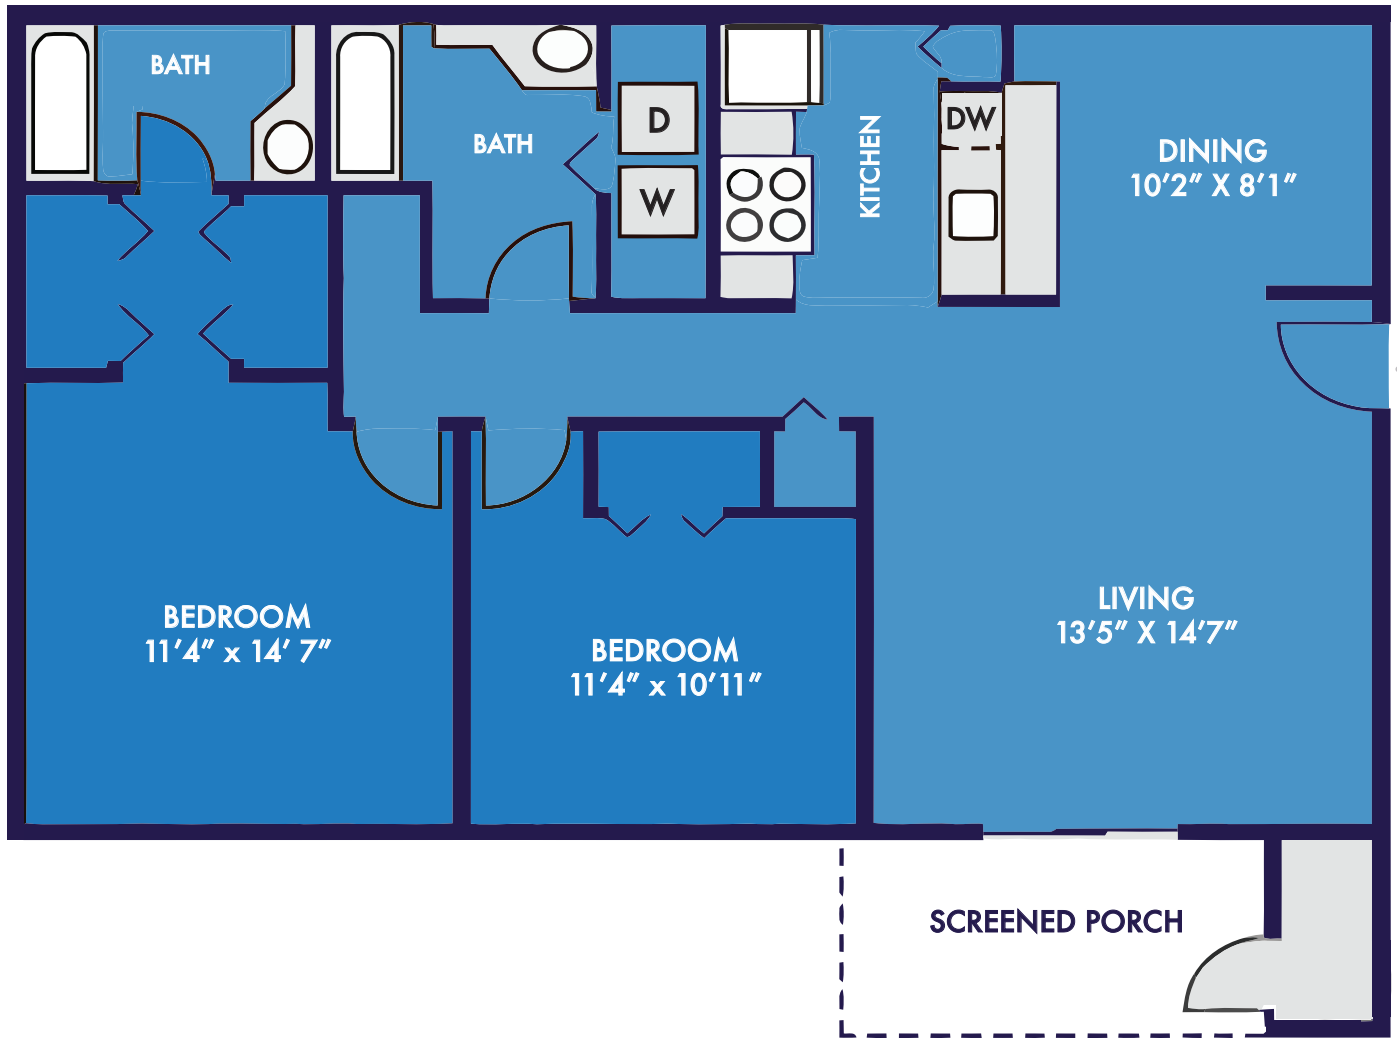

SHOALS

2 Bedroom x 2 Bath • 1,044sqft

Shoals is a place where a sea, river, or other body of water is shallow.

 GREAT LOCATION

 PET FRIENDLY

\$ _____

 EASY ONLINE PAYMENTS

 SWIMMING POOL

 SAND VOLLEYBALL COURT

100 Crest Club Circle Valley, AL 36854 | 334.756.8400 | theriver@thewoodruffway.com

theriverapartments.com