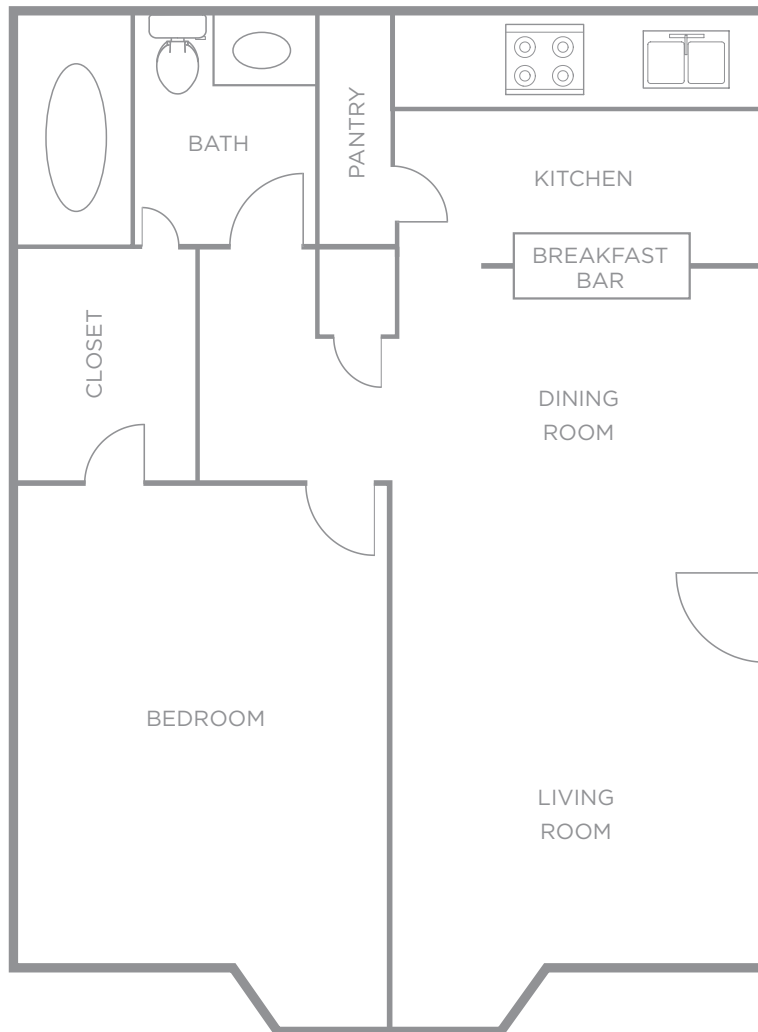

SQUARE FT: 860 PRICE: _____

This floor plan representation is not to scale and all dimensions are approximate.

PLEASANT RIDGE

LOCATION

11700 Pleasant Ridge Rd.
Little Rock, AR 72223

501.225.2022 [tel](tel:5012252022)
501.225.5124 [fax](tel:5012255124)
pleasantridgeir.com

THE OUACHITA

TWO BEDROOM
TWO BATH

SQUARE FT: 1,200 PRICE: _____

This floor plan representation is not to scale and all dimensions are approximate.

THE PETIT JEAN

ONE BEDROOM
ONE BATH

SQUARE FT: 615 PRICE: _____

THE OZARK

TWO BEDROOM
TWO BATH

SQUARE FT: 1,400 PRICE: _____

This floor plan representation is not to scale and all dimensions are approximate.

THE PINNACLE

THREE BEDROOM
TWO BATH

SQUARE FT: 1,700 PRICE: _____