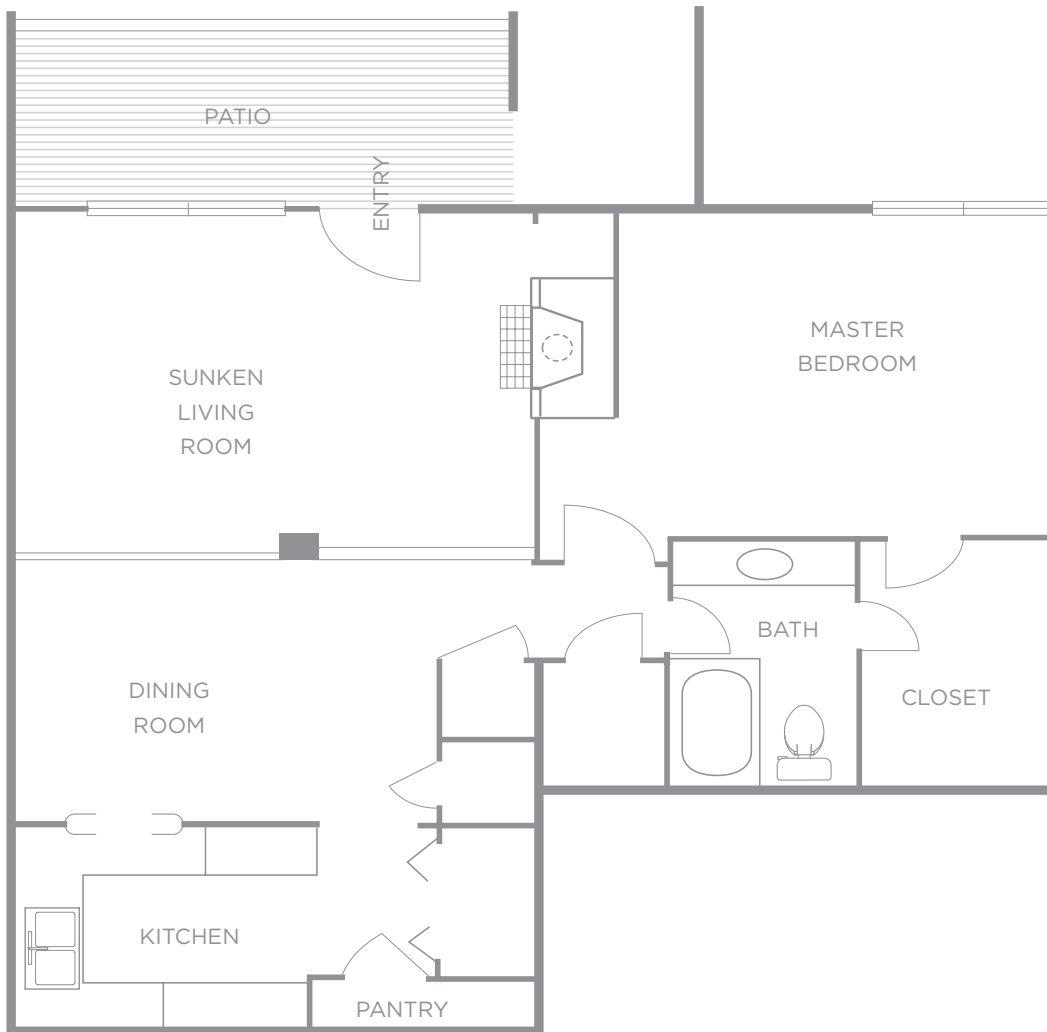

SQUARE FT: 860 PRICE: _____

This floor plan representation is not to scale and all dimensions are approximate.

PLEASANT RIDGE

LOCATION

11700 Pleasant Ridge Rd.
Little Rock, AR 72223

501.225.2022 [tel](tel:5012252022)
501.225.5124 [fax](tel:5012255124)
pleasantridgeir.com

THE OUACHITA

TWO BEDROOM
TWO BATH

SQUARE FT: 1,200 PRICE: _____

This floor plan representation is not to scale and all dimensions are approximate.

THE PETIT JEAN

ONE BEDROOM
ONE BATH

SQUARE FT: 615 PRICE: _____

THE OZARK

TWO BEDROOM
TWO BATH

SQUARE FT: 1,400 PRICE: _____

This floor plan representation is not to scale and all dimensions are approximate.

THE PINNACLE

THREE BEDROOM
TWO BATH

SQUARE FT: 1,700 PRICE: _____