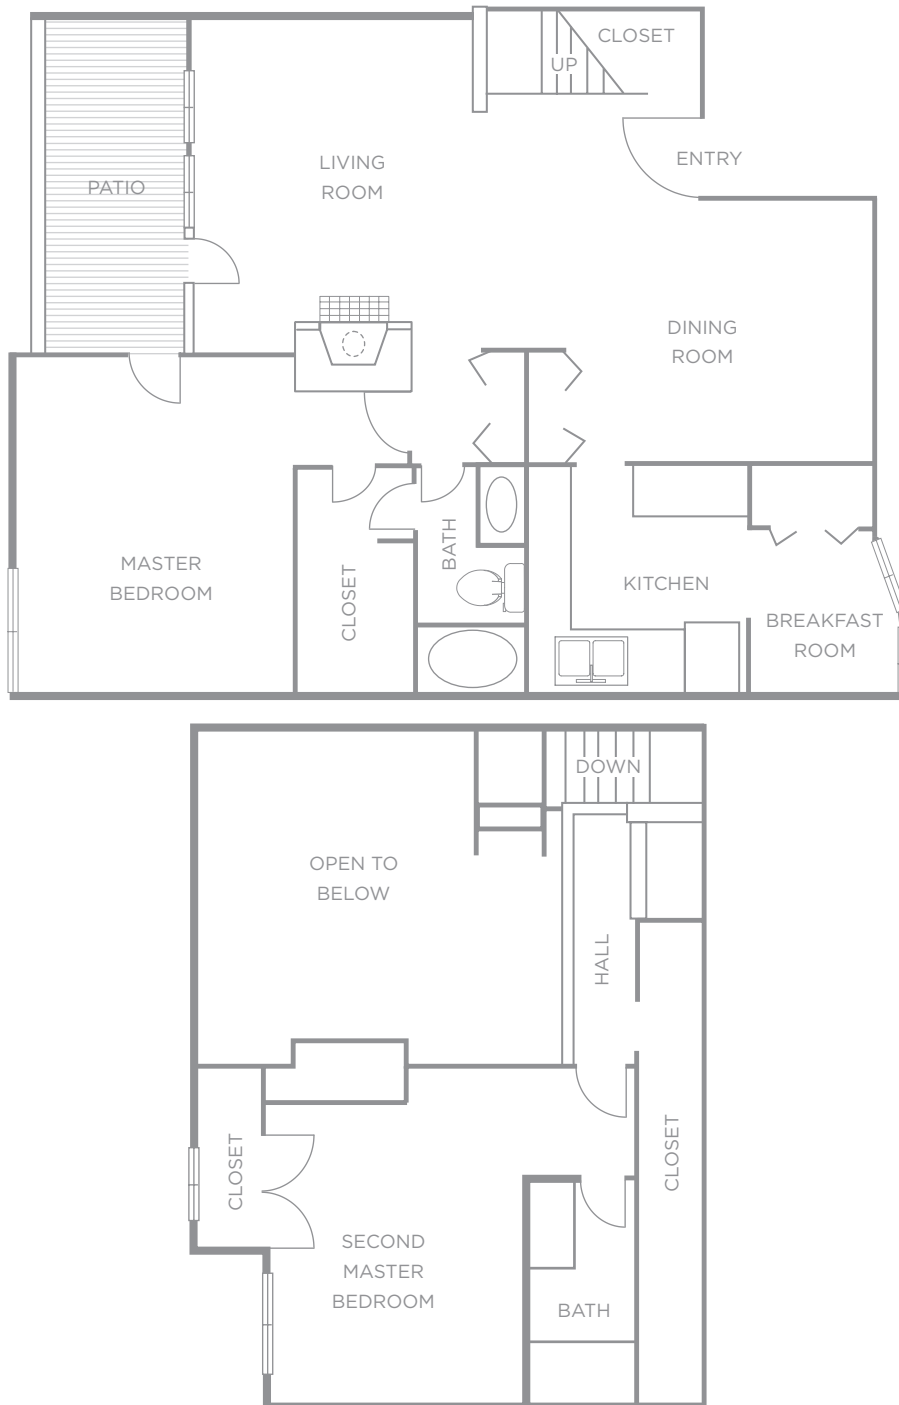

pleasantridgelr.com

PLEASANT RIDGE

APARTMENT FEATURES

- 8 ft Ceilings
- Bay Windows
- Newly Redesigned Homes
- New Custom Countertops*
- New Black Appliances
- Brushed Nickel Lighting*
- Brushed Nickel Hardware*
- Washer and Dryer Connections
- Ceiling Fans
- Central Heat & Air
- Dishwasher
- High-Speed Internet
- Refrigerator w/ icemaker
- Walk-in Closets
- Cable Hookup
- Blinds
- Disposal
- Large Closets

THE OUACHITA

TWO BEDROOM
TWO BATH

SQUARE FT: 1,200 PRICE: _____

This floor plan representation is not to scale and all dimensions are approximate.

THE PETIT JEAN

ONE BEDROOM
ONE BATH

SQUARE FT: 615 PRICE: _____

THE OZARK

TWO BEDROOM
TWO BATH

SQUARE FT: 1,400 PRICE: _____

This floor plan representation is not to scale and all dimensions are approximate.

THE PINNACLE

THREE BEDROOM
TWO BATH

SQUARE FT: 1,700 PRICE: _____