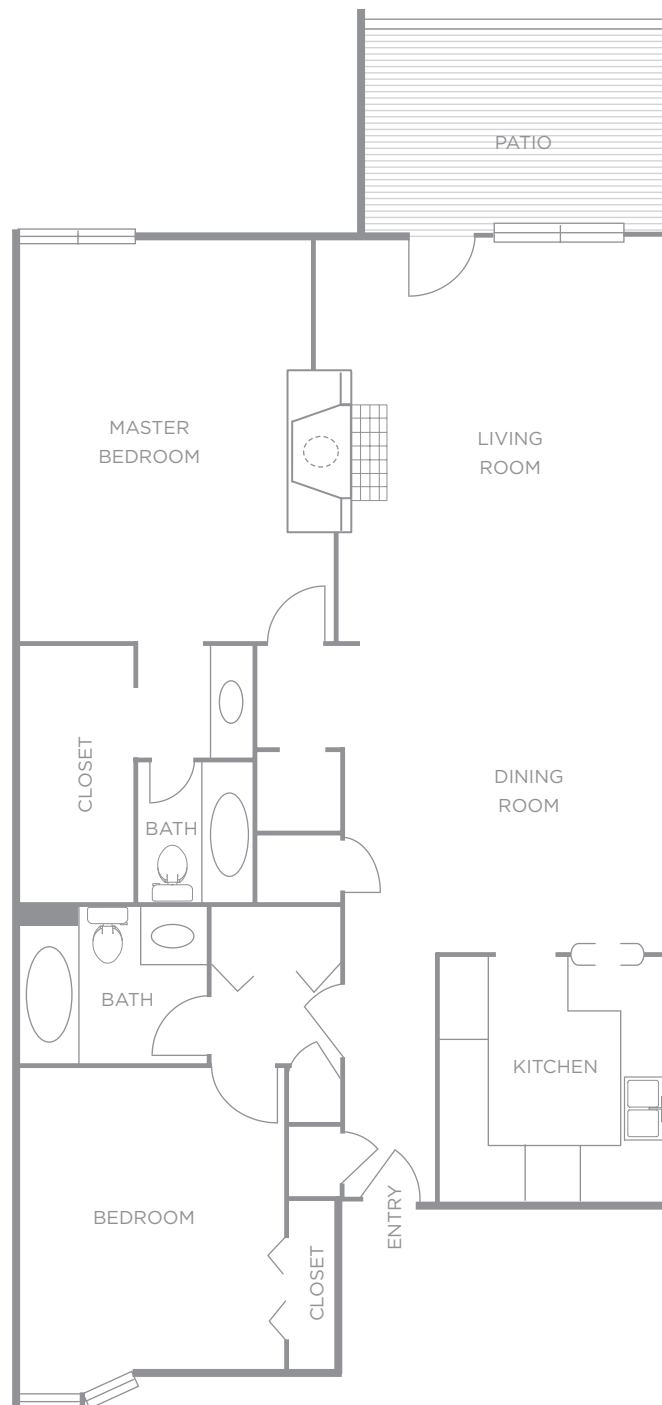

pleasantridgelr.com

PLEASANT RIDGE

APARTMENT FEATURES

- 8 ft Ceilings
- Bay Windows
- Newly Redesigned Homes
- New Custom Countertops*
- New Black Appliances
- Brushed Nickel Lighting*
- Brushed Nickel Hardware*
- Washer and Dryer Connections
- Ceiling Fans
- Central Heat & Air
- Dishwasher
- High-Speed Internet
- Refrigerator w/ icemaker
- Walk-in Closets
- Cable Hookup
- Blinds
- Disposal
- Large Closets

SQUARE FT: 860 PRICE: _____

This floor plan representation is not to scale and all dimensions are approximate.

PLEASANT RIDGE

LOCATION

11700 Pleasant Ridge Rd.
Little Rock, AR 72223

501.225.2022 [tel](tel:5012252022)
501.225.5124 [fax](tel:5012255124)
pleasantridgeir.com

THE OUACHITA

TWO BEDROOM
TWO BATH

SQUARE FT: 1,200 PRICE: _____

This floor plan representation is not to scale and all dimensions are approximate.

THE PETIT JEAN

ONE BEDROOM
ONE BATH

SQUARE FT: 615 PRICE: _____

THE OZARK

TWO BEDROOM
TWO BATH

SQUARE FT: 1,400 PRICE: _____

This floor plan representation is not to scale and all dimensions are approximate.

THE PINNACLE

THREE BEDROOM
TWO BATH

SQUARE FT: 1,700 PRICE: _____