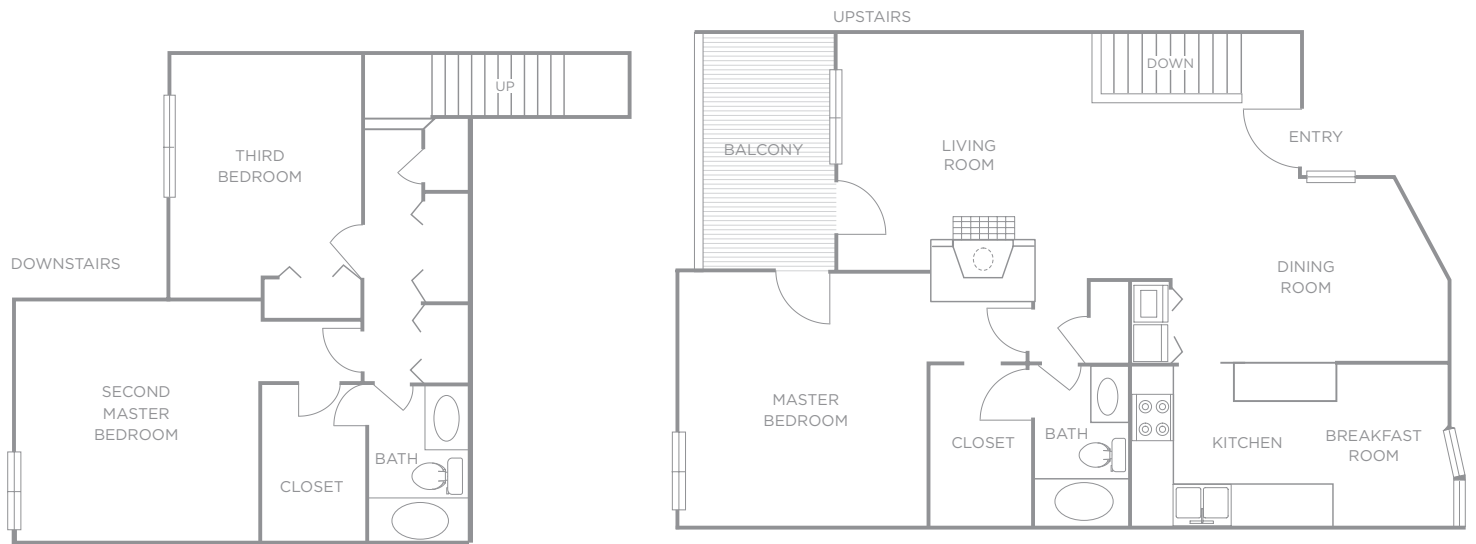

THE OUACHITA

TWO BEDROOM
TWO BATH

SQUARE FT: 1,200 PRICE: _____

This floor plan representation is not to scale and all dimensions are approximate.

THE PETIT JEAN

ONE BEDROOM
ONE BATH

SQUARE FT: 615 PRICE: _____

THE OZARK

TWO BEDROOM
TWO BATH

SQUARE FT: 1,400 PRICE: _____

This floor plan representation is not to scale and all dimensions are approximate.

THE PINNACLE

THREE BEDROOM
TWO BATH

SQUARE FT: 1,700 PRICE: _____