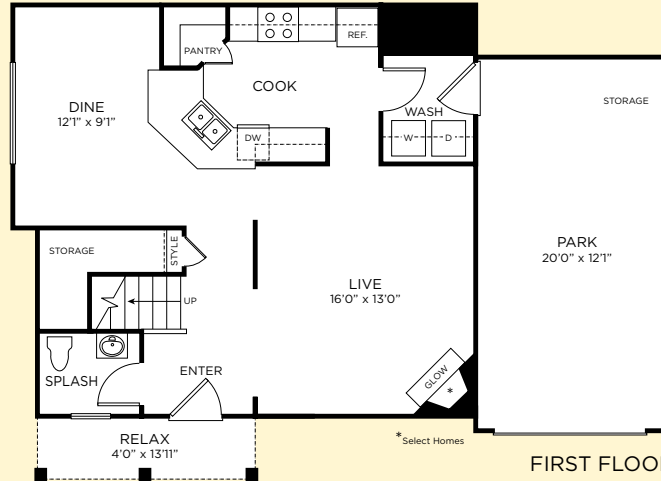

BROOKLAWN

3 Bedroom
2.5 Bath
1,450 Sq. Ft.

BURROUGH'S MILL

LEASING CENTER
1 Burrough's Mill Circle
Cherry Hill, NJ 08002
Fax 856-667-4080

Phone 856-667-0800
LiveBurroughsMill.com

SECOND FLOOR

FIRST FLOOR

CHERRY HILL