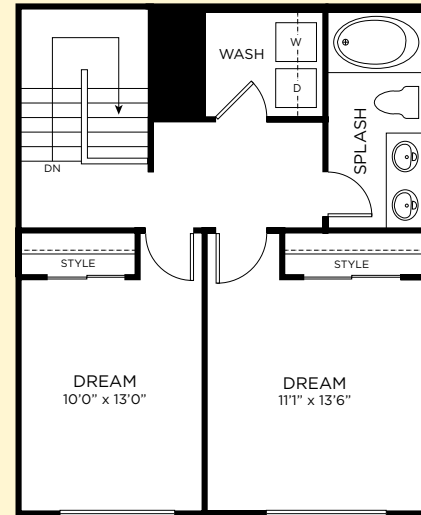

BRISTOL

2 Bedroom
1 Bath
1,035 Sq. Ft.

BURROUGH'S MILL

LEASING CENTER
1 Burrough's Mill Circle
Cherry Hill, NJ 08002
Fax 856-667-4080

Phone 856-667-0800
LiveBurroughsMill.com

FIRST FLOOR

SECOND FLOOR

* Select Homes