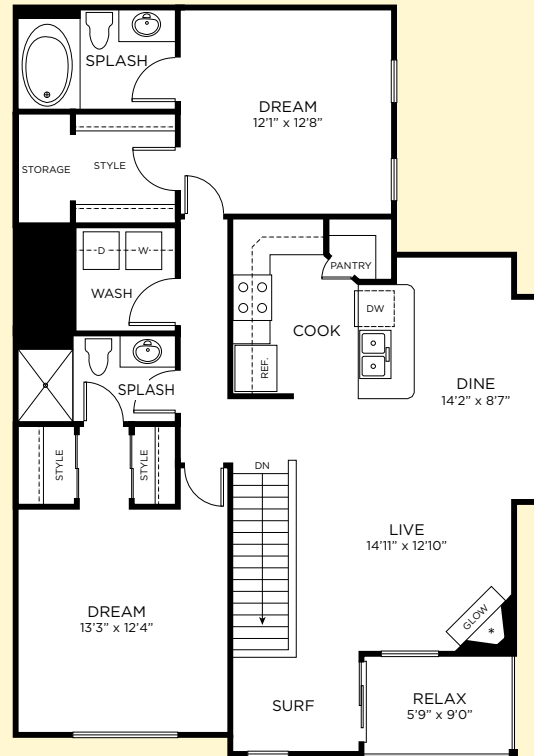

FIRST FLOOR

SECOND FLOOR

MOUNT LAUREL

2 Bedroom
2 Bath
1,215 Sq. Ft.

BURROUGH'S MILL

LEASING CENTER
1 Burrough's Mill Circle
Cherry Hill, NJ 08002
Fax 856-667-4080

Phone 856-667-0800
LiveBurroughsMill.com

FIRST FLOOR

SECOND FLOOR

*Select Homes

PLYMOUTH

1 Bedroom + Lounge
1.5 Bath
990 Sq. Ft.

BURROUGH'S MILL

LEASING CENTER
1 Burrough's Mill Circle
Cherry Hill, NJ 08002
Fax 856-667-4080

Phone 856-667-0800
LiveBurroughsMill.com