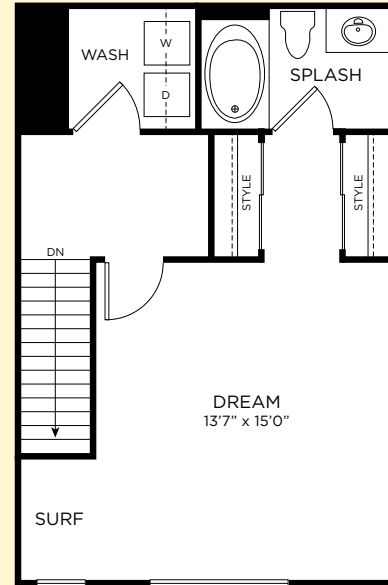

1 Bedroom
1.5 Bath
930 Sq. Ft.

BURROUGH'S MILL

LEASING CENTER
1 Burrough's Mill Circle
Cherry Hill, NJ 08002
Fax 856-667-4080

Phone 856-667-0800
LiveBurroughsMill.com

FIRST FLOOR

SECOND FLOOR

HADDONFIELD

1 Bedroom
1.5 Bath
1,000 Sq. Ft.