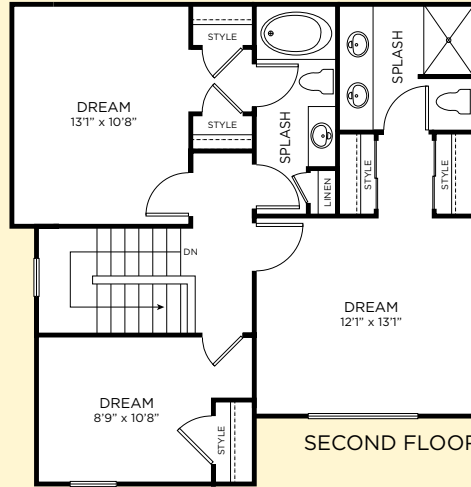

BROOKLAWN

3 Bedroom
2.5 Bath
1,450 Sq. Ft.

BURROUGH'S MILL

LEASING CENTER
1 Burrough's Mill Circle
Cherry Hill, NJ 08002
Fax 856-667-4080

Phone 856-667-0800
LiveBurroughsMill.com

SECOND FLOOR