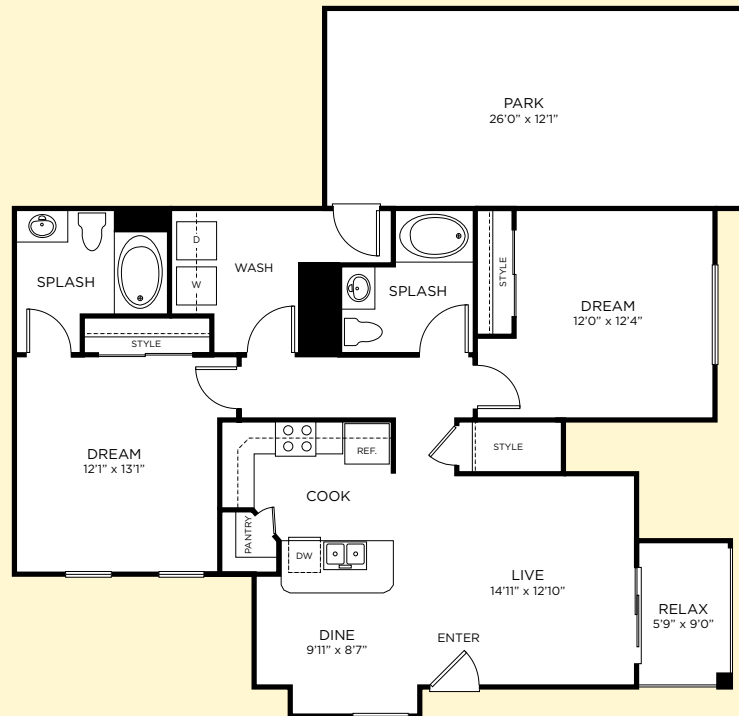

VOORHEES

2 Bedroom
2 Bath
1,120 Sq. Ft.

BURROUGH'S MILL

LEASING CENTER
1 Burrough's Mill Circle
Cherry Hill, NJ 08002
Fax 856-667-4080

Phone 856-667-0800
LiveBurroughsMill.com