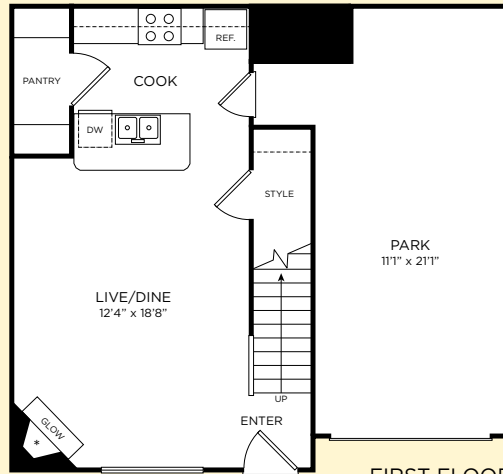

MOUNT HOLLY

2 Bedroom + Lounge

2 Bath

1,125 Sq. Ft.

BURROUGH'S MILL

LEASING CENTER

1 Burrough's Mill Circle

Cherry Hill, NJ 08002

Fax 856-667-4080

Phone 856-667-0800

LiveBurroughsMill.com

*Select Homes

FIRST FLOOR