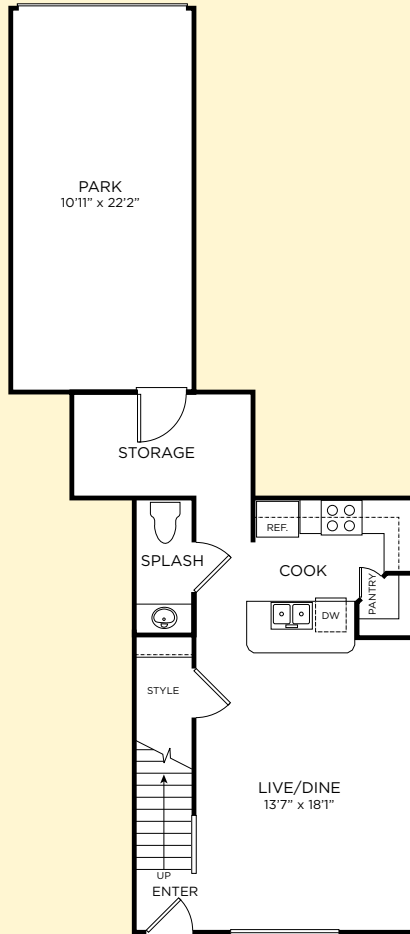

HADDONFIELD

1 Bedroom
1.5 Bath
1,000 Sq. Ft.

BURROUGH'S MILL

LEASING CENTER
1 Burrough's Mill Circle
Cherry Hill, NJ 08002
Fax 856-667-4080

Phone 856-667-0800
LiveBurroughsMill.com

FIRST FLOOR