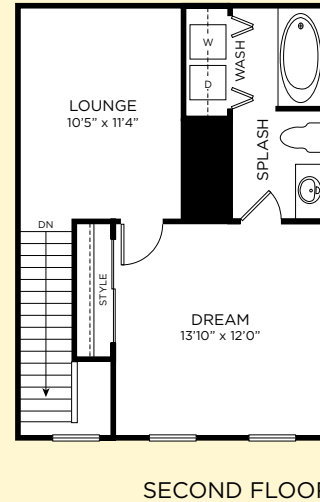

SECOND FLOOR

*Select Homes

PLYMOUTH

1 Bedroom + Lounge
1.5 Bath
990 Sq. Ft.

BURROUGH'S MILL

LEASING CENTER
1 Burrough's Mill Circle
Cherry Hill, NJ 08002
Fax 856-667-4080

Phone 856-667-0800
LiveBurroughsMill.com