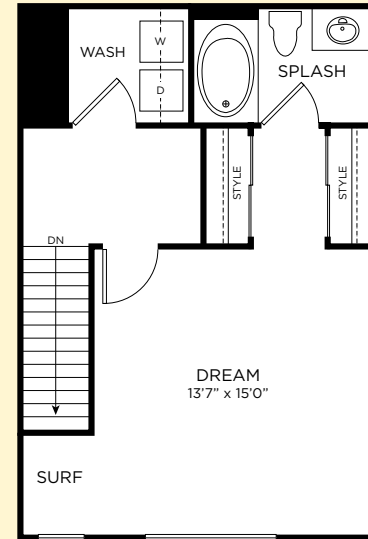

SECOND FLOOR