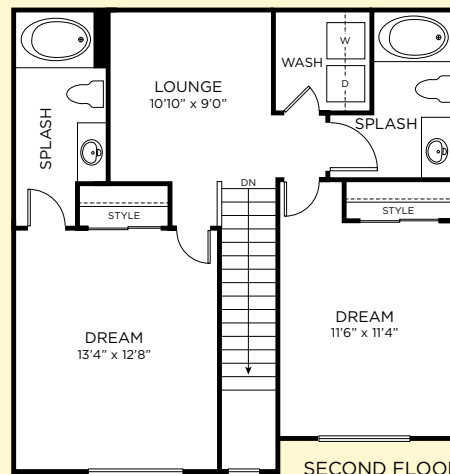

Fax 856-667-4080

Phone 856-667-0800

LiveBurroughsMill.com

FIRST FLOOR

*Select Homes

SECOND FLOOR

TRENTON

2 Bedroom + Lounge
2 Bath
1,190 Sq. Ft.