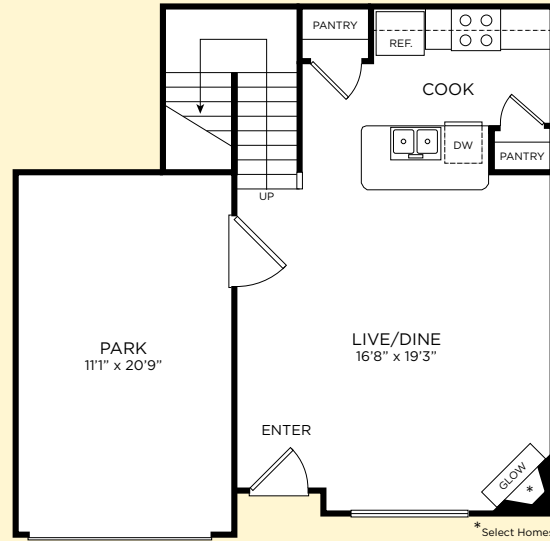

BRISTOL

2 Bedroom
1 Bath
1,035 Sq. Ft.

BURROUGH'S MILL

LEASING CENTER
1 Burrough's Mill Circle
Cherry Hill, NJ 08002
Fax 856-667-4080

Phone 856-667-0800
LiveBurroughsMill.com

FIRST FLOOR

SECOND FLOOR

* Select Homes