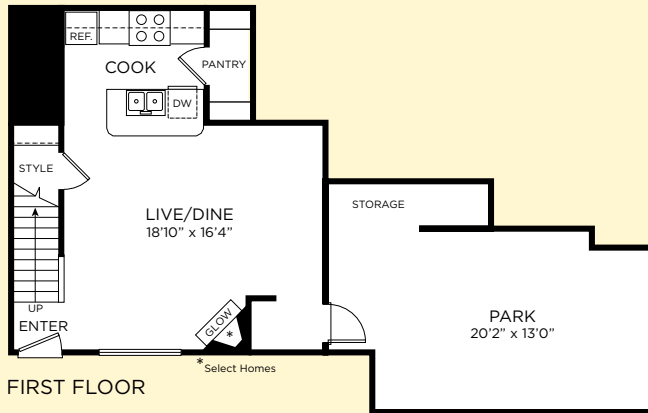

FIRST FLOOR