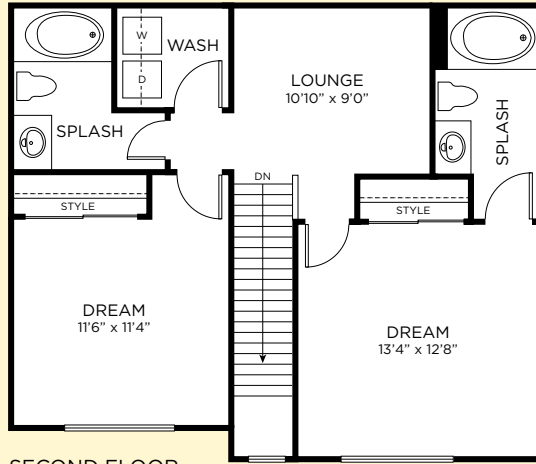

TRENTON

2 Bedroom + Lounge
2 Bath
1,190 Sq. Ft.

BURROUGH'S MILL

LEASING CENTER
1 Burrough's Mill Circle
Cherry Hill, NJ 08002
Fax 856-667-4080

Phone 856-667-0800
LiveBurroughsMill.com

SECOND FLOOR