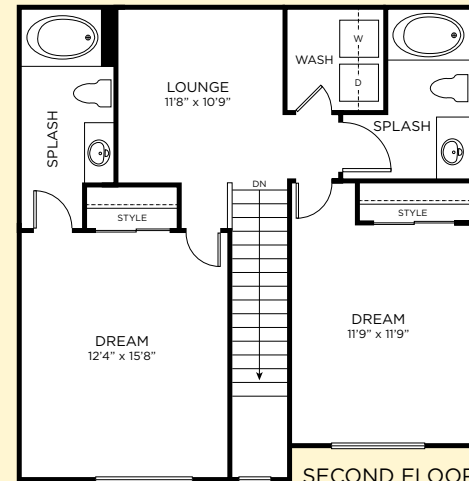

FIRST FLOOR

SECOND FLOOR

MOUNT LAUREL

2 Bedroom
2 Bath
1,215 Sq. Ft.

BURROUGH'S MILL

LEASING CENTER
1 Burrough's Mill Circle
Cherry Hill, NJ 08002
Fax 856-667-4080

Phone 856-667-0800
LiveBurroughsMill.com

FIRST FLOOR