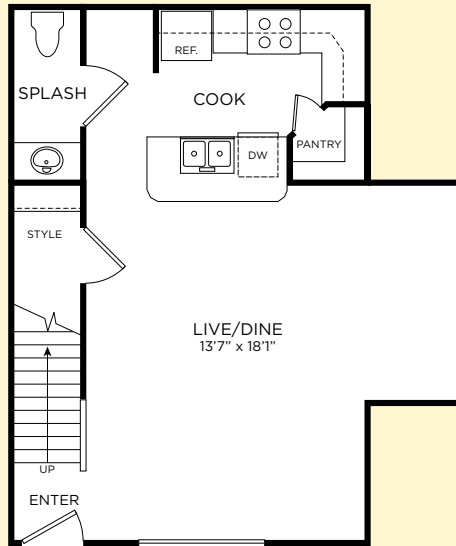

MORRISTOWN

1 Bedroom
1.5 Bath
980 Sq. Ft.

BURROUGH'S MILL

LEASING CENTER
1 Burrough's Mill Circle
Cherry Hill, NJ 08002
Fax 856-667-4080

Phone 856-667-0800
LiveBurroughsMill.com

FIRST FLOOR