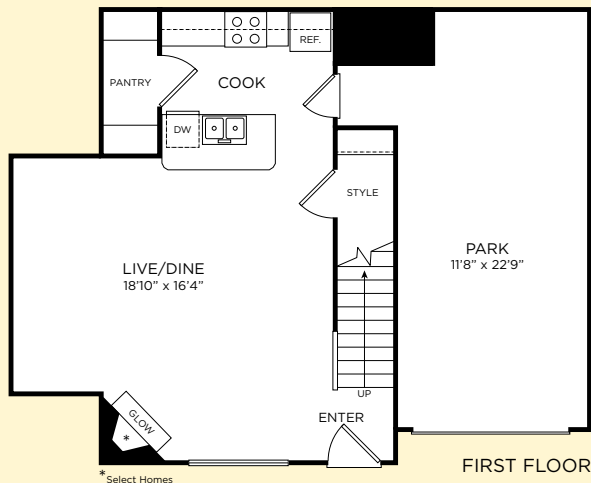

PRINCETON

2 Bedroom + Lounge

2 Bath

1,130 Sq. Ft.

BURROUGH'S MILL

LEASING CENTER

1 Burrough's Mill Circle

Cherry Hill, NJ 08002

Fax 856-667-4080

Phone 856-667-0800

LiveBurroughsMill.com

FIRST FLOOR

*Select Homes

SECOND FLOOR

TRENTON

2 Bedroom + Lounge
2 Bath
1,190 Sq. Ft.