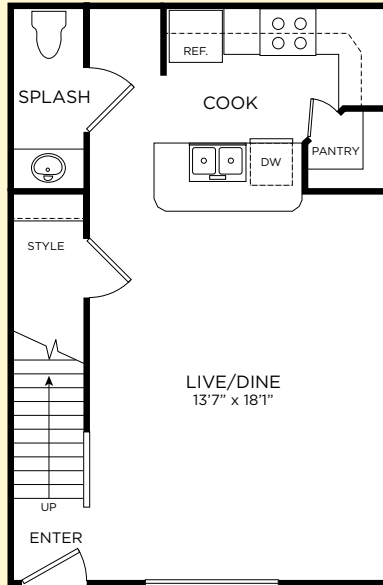

CHERRY HILL

1 Bedroom
1.5 Bath
930 Sq. Ft.

BURROUGH'S MILL

LEASING CENTER
1 Burrough's Mill Circle
Cherry Hill, NJ 08002
Fax 856-667-4080

Phone 856-667-0800
LiveBurroughsMill.com

FIRST FLOOR