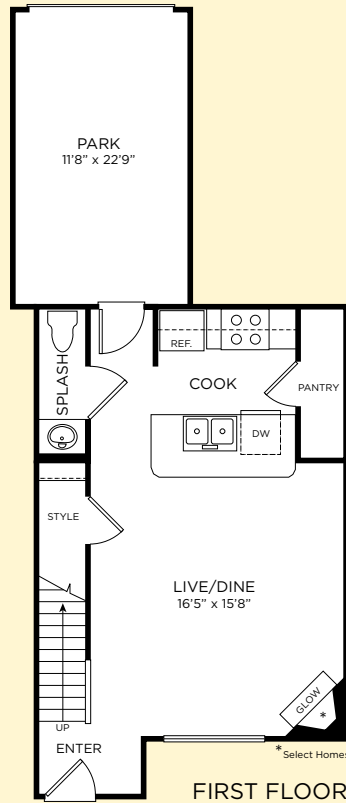

SECOND FLOOR

*Select Homes

PLYMOUTH

1 Bedroom + Lounge
1.5 Bath
990 Sq. Ft.

BURROUGH'S MILL

LEASING CENTER
1 Burrough's Mill Circle
Cherry Hill, NJ 08002
Fax 856-667-4080

Phone 856-667-0800
LiveBurroughsMill.com