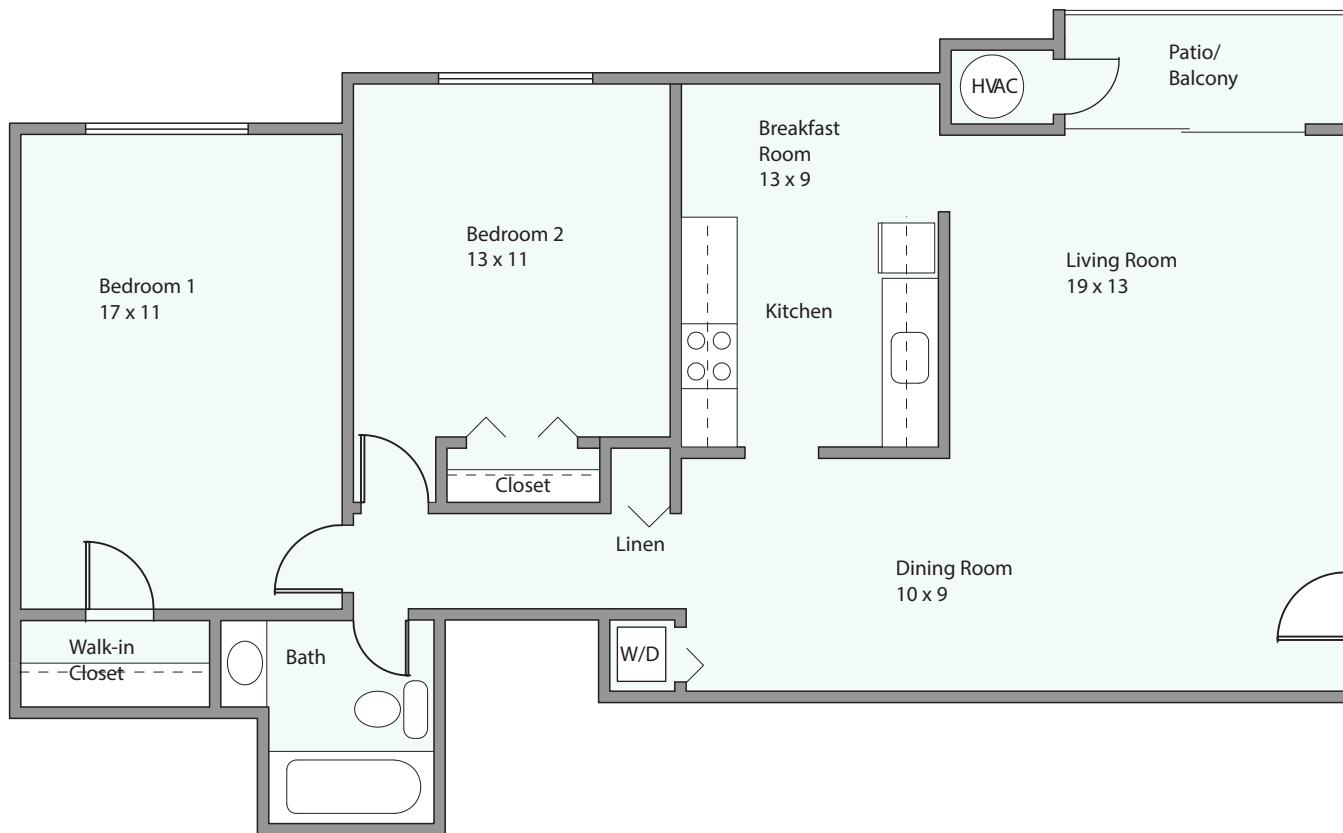

LERNER

ARROWOOD PARC
APARTMENT HOMES

LiveLerner.com

PEMBROKE · TWO BEDROOM