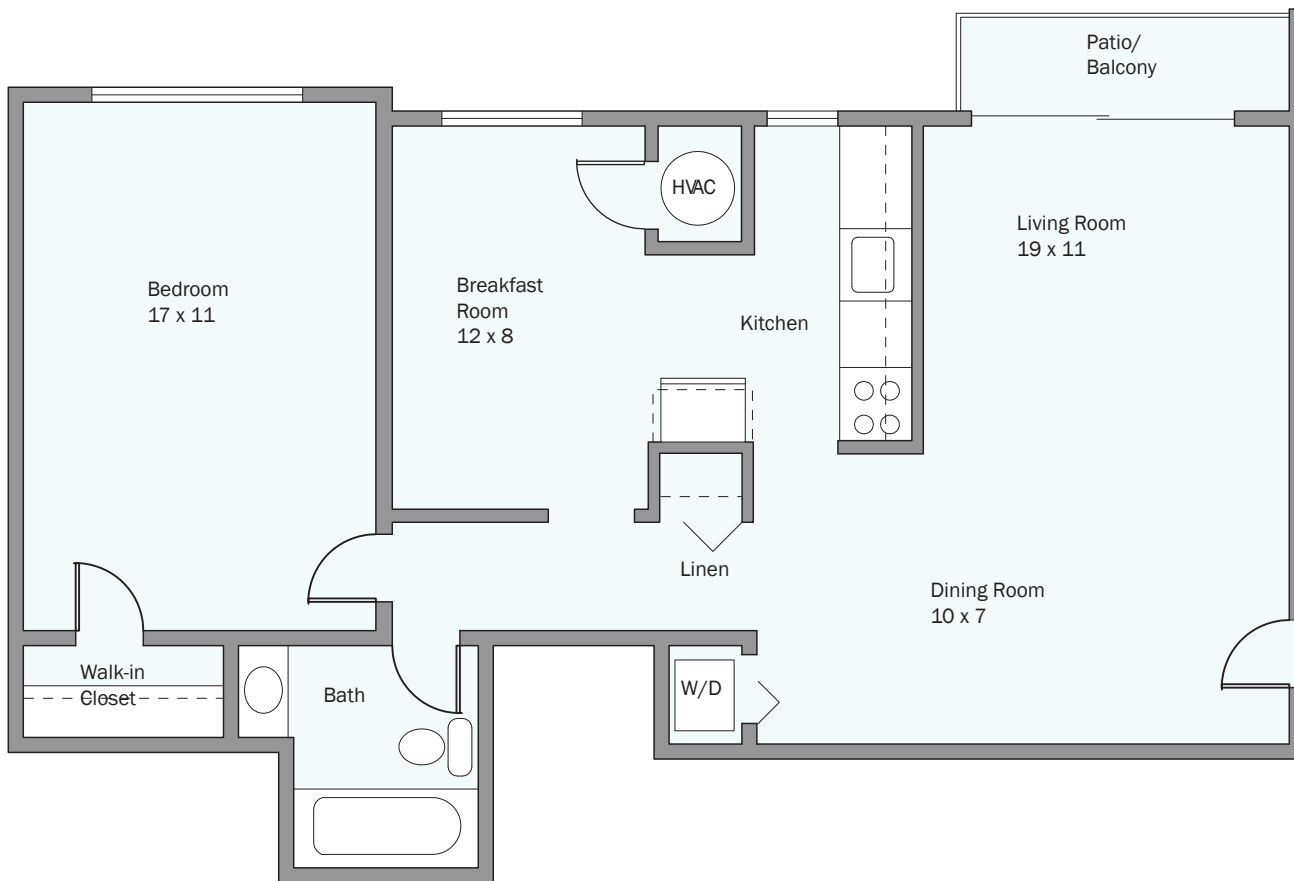

LERNER

ARROWOOD PARC
APARTMENT HOMES

LiveLerner.com

WELLINGTON · ONE BEDROOM

LERNER
RESIDENTIAL