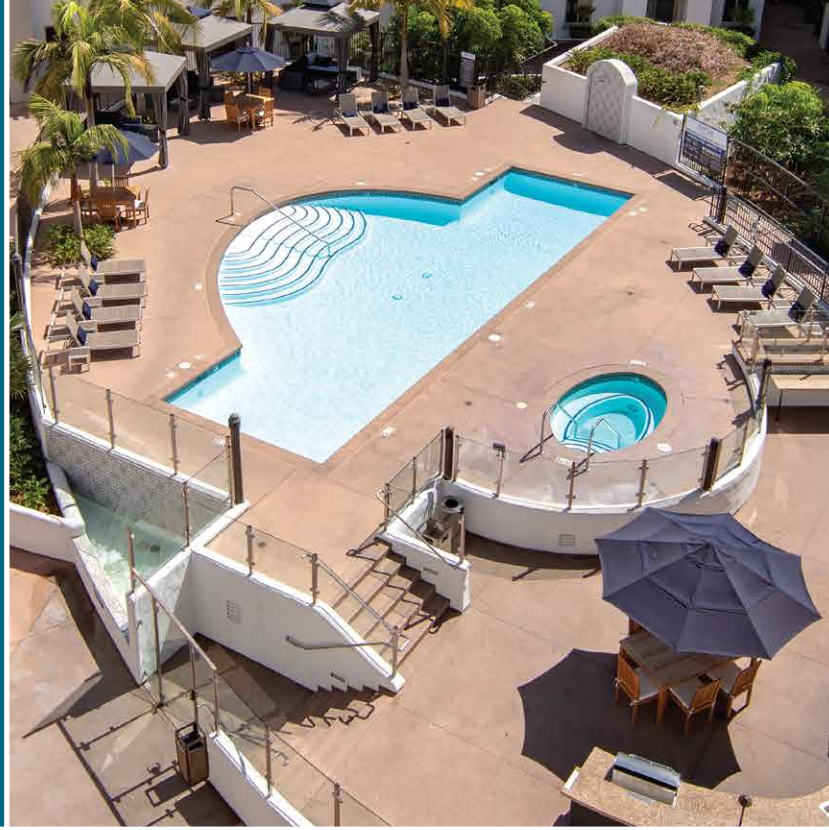

Pet Friendly—No Weight Restrictions

24-Hour Athletic Gym with
Free Weights, Cardio & Peloton® Stations

Community Clubhouse

Private Parcel Lockers with 24-Hour Access

Trolley Station

Apartment Features

Newly Renovated Interiors

With a wide array of pet-friendly floor plans and in-home and community accommodations, our apartments are perfectly suited to match any lifestyle! Each home includes renovated interiors with fully equipped kitchens and private patios or balconies. Everything you need to live in luxury is here. Spend an afternoon relaxing by our resort-style pool, or start your morning off with a workout at our 24-hour, on-site fitness center. Grab a coffee or smoothie at Starbucks® and Jamba Juice®, or get a bite to eat at the Urbane Café—all located directly on site at Arrive Mission Valley.