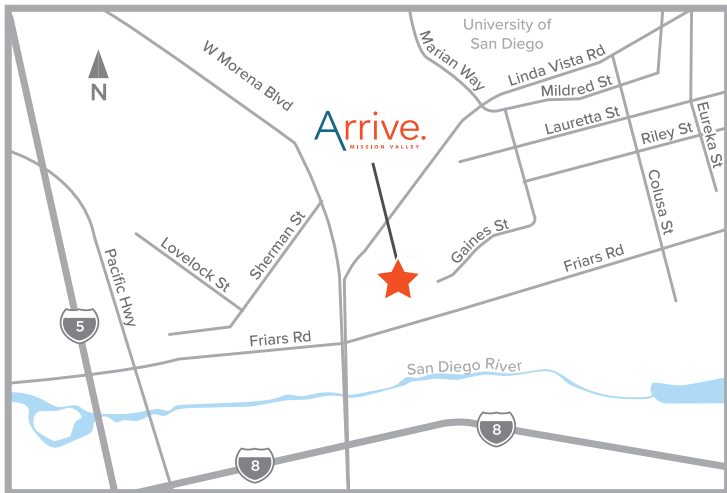

Arrive Mission Valley is located in the center of beautiful San Diego and provides you a gateway to some of the area's best in authentic dining, high-end retail shopping, and exciting live entertainment venues. Easy access to I-5 and I-8 freeways allows residents to get wherever they need without any extra hassles, and local transportation is a breeze with the trolley station just around the corner.

With a wide array of pet-friendly floor plans and in-home and community accommodations, our apartments are perfectly suited to match any lifestyle! Each home includes renovated interiors with fully equipped kitchens and private patios or balconies. Everything you need to live in luxury is here. Spend an afternoon relaxing by our resort-style pool, or start your morning off with a workout at our 24-hour, on-site fitness center. Grab a coffee or smoothie at Starbucks® and Jamba Juice®, or get a bite to eat at the Urbane Café—all located directly on site at Arrive Mission Valley.

Rentsparency™

Know Before You Rent

With RENTsparency, you can rent online with confidence. With websites developed to provide comprehensive rental and community information, you will be fully informed about community pet policies, amenity information, lease terms, rental criteria, monthly payments, and real-time availability. Our streamlined online leasing process allows you to research and choose a floor plan, select a unit and secure a move-in date, complete an application and sign a lease — from any device, anywhere, at any time.

That's RENTsparency

Arrive.

MISSION VALLEY

5395 Napa Street
San Diego, CA 92110

858.257.3671

arrivemissionvalley.com