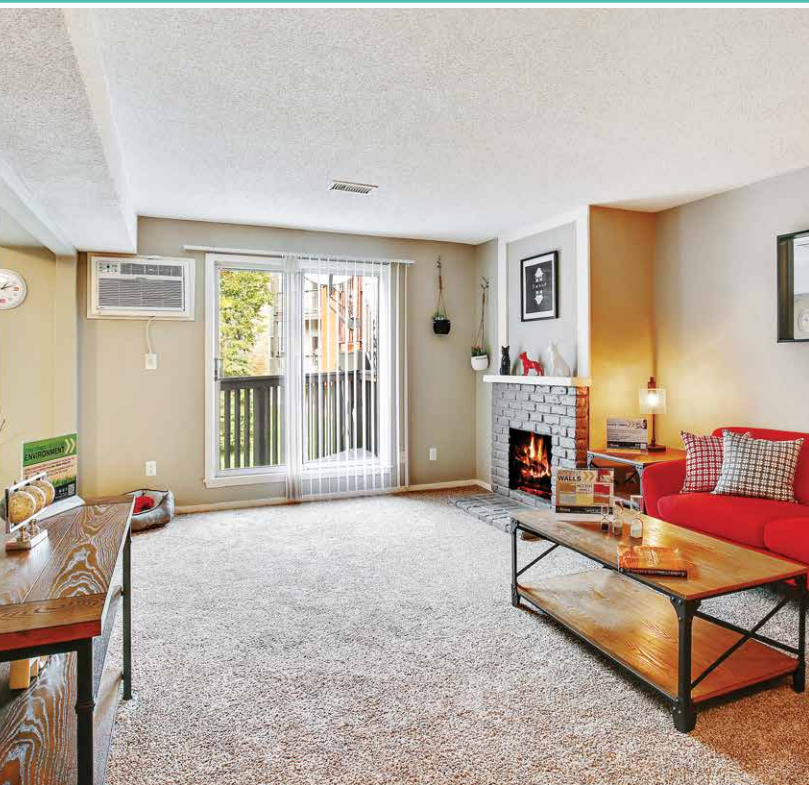

## Apartment Features

- Renovated Interiors
- Hardwood Floors
- Ceiling Fans
- Large Closets
- Private Patio/Balcony
- Washer/Dryer\*
- 24-Hour Emergency Maintenance
- Woodburning Fireplace\*
- Window Coverings

\*Select apartments

The Atwood at Eden Prairie Luxury Apartment Homes offers pet-friendly studio, one, two, and three bedroom apartments in Eden Prairie, Minnesota. Our community offers an around-the-clock fitness center, refreshing swimming pool, a community clubhouse for private events, convenient package service, and picnic area with grills for a relaxing afternoon with friends and family. Enjoy an evening stroll or bike ride along Purgatory Creek Preserve or a night out with friends at Eden Prairie Center mall, both moments away from home. Our spacious homes are well-equipped with microwave, full-size washer and dryer, vaulted ceilings, private balcony with wooded views, high-speed internet access, ceiling fans, and woodburning fireplace. The convenient location makes it easy to access shopping, work, and entertainment in downtown Minneapolis.