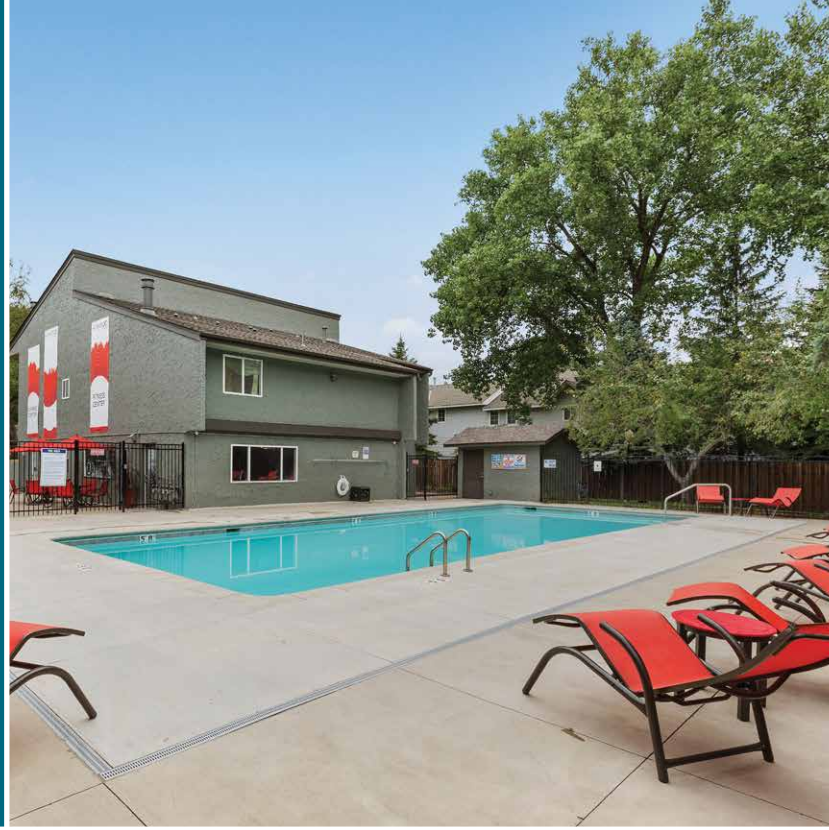

## Community Features

- Sparkling Pool
- Poolside Picnic Area with BBQ Grills
- Pet Friendly
- Laundry Facility
- 24-Hour Fitness Center
- Walking Paths
- Package Receiving
- Elevator
- TV Lounge

## Apartment Features

- Renovated Interiors
- Hardwood Floors
- Ceiling Fans
- Large Closets
- Private Patio/Balcony
- Washer/Dryer\*
- 24-Hour Emergency Maintenance
- Woodburning Fireplace\*
- Window Coverings

\*Select apartments

The Atwood at Eden Prairie Luxury Apartment Homes offers pet-friendly studio, one, two, and three bedroom apartments in Eden Prairie, Minnesota. Our community offers an around-the-clock fitness center, refreshing swimming pool, a community clubhouse for private events, convenient package service, and picnic area with grills for a relaxing afternoon with friends and family. Enjoy an evening stroll or bike ride along Purgatory Creek Preserve or a night out with friends at Eden Prairie Center mall, both moments away from home. Our spacious homes are well-equipped with microwave, full-size washer and dryer, vaulted ceilings, private balcony with wooded views, high-speed internet access, ceiling fans, and woodburning fireplace. The convenient location makes it easy to access shopping, work, and entertainment in downtown Minneapolis.